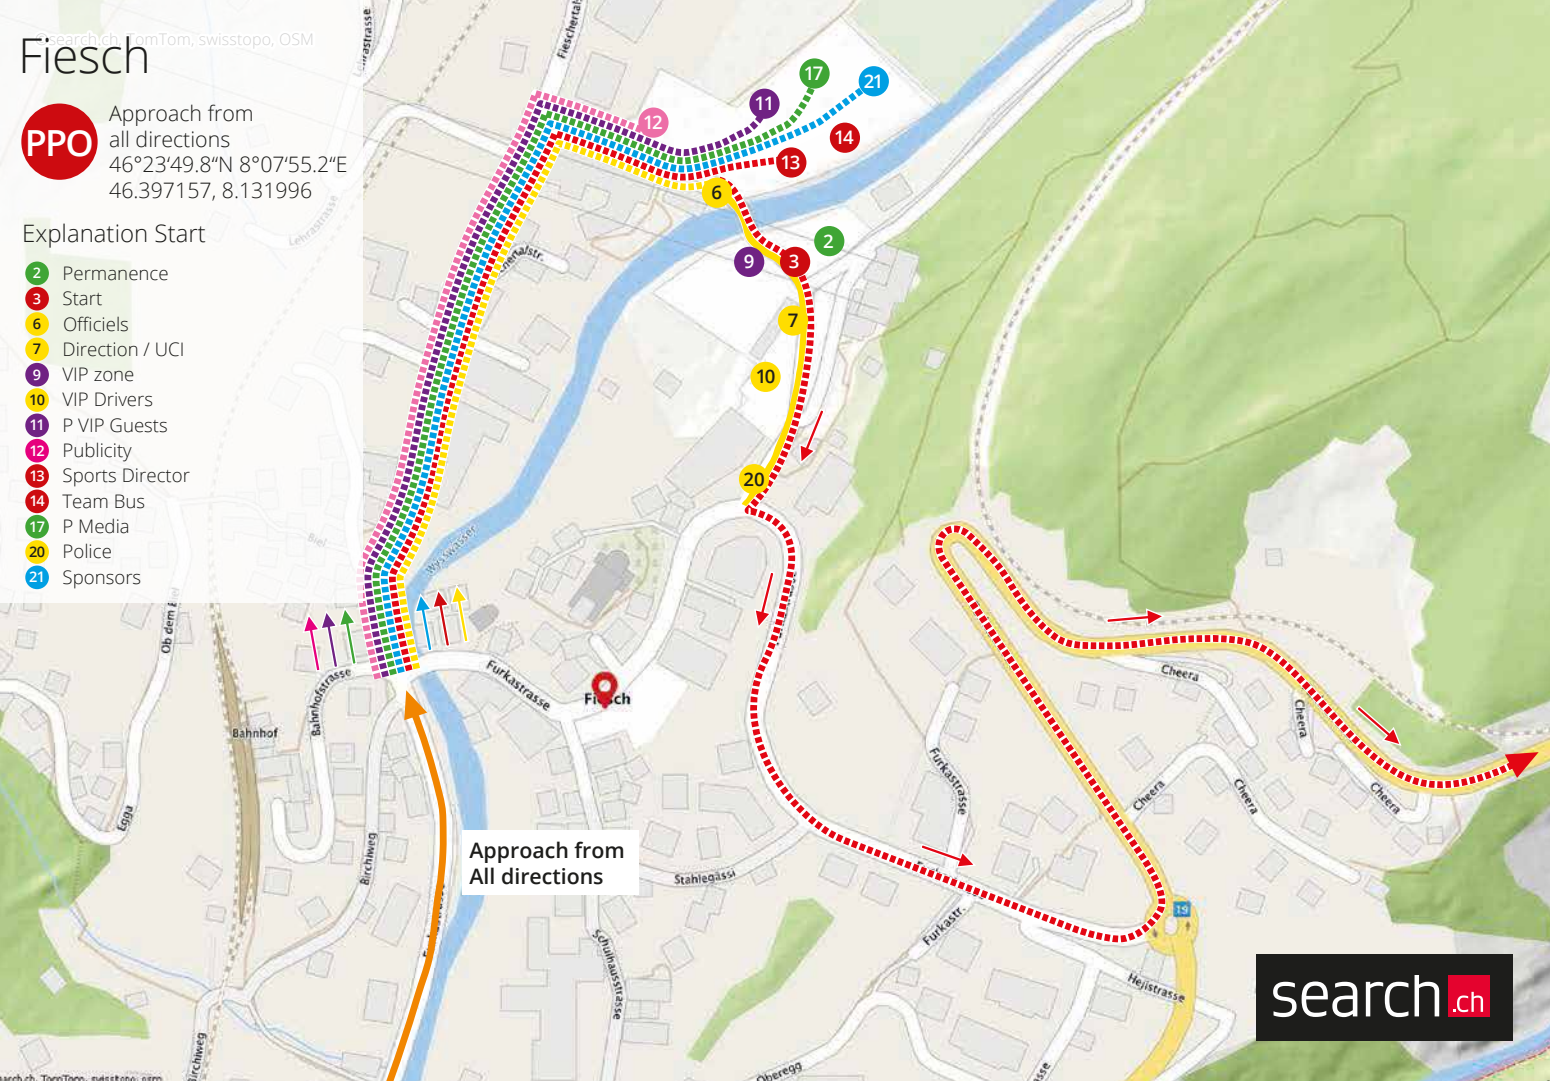

Fiesch

Approach from all directions
46°23'49.8"N 8°07'55.2"E
46.397157, 8.131996

Explanation Start

- 2 Permanence
- 3 Start
- 6 Officials
- 7 Direction / UCI
- 9 VIP zone
- 10 VIP Drivers
- 11 P VIP Guests
- 12 Publicity
- 13 Sports Director
- 14 Team Bus
- 17 P Media
- 20 Police
- 21 Sponsors

Approach from All directions