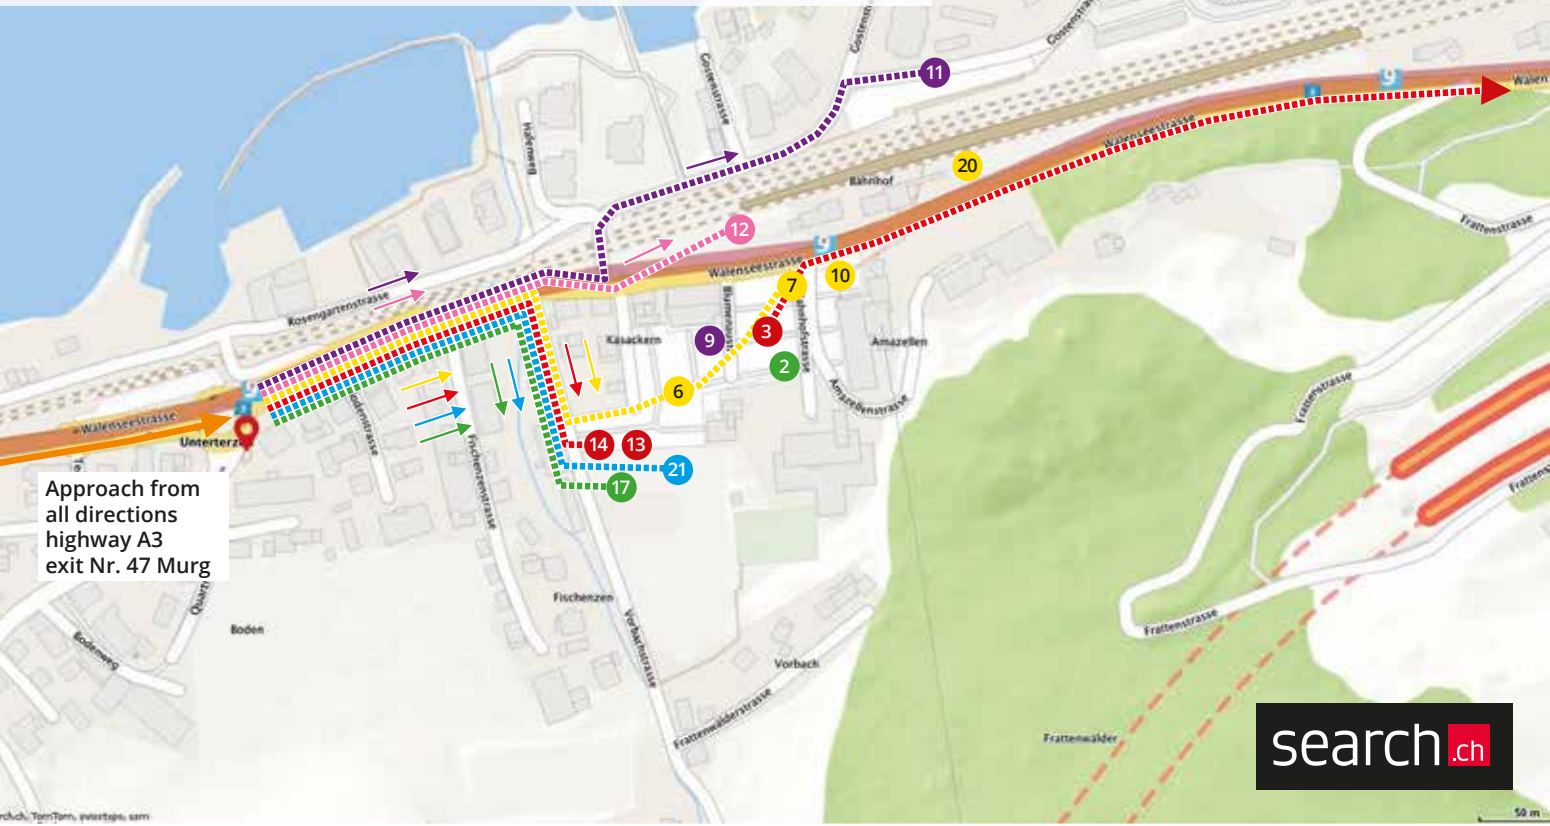

Unterterzen

Approach from
highway A3
exit No.47 Murg
47°06'52.2"N 9°11'33.2"E
47.114488, 9.192555

Explanation Start

- 2 Permanence
- 3 Start
- 6 Officials
- 7 Direction / UCI
- 9 VIP zone
- 10 VIP Drivers
- 11 P VIP Guests
- 12 Publicity
- 13 Sports Director
- 14 Team bus
- 17 P Media
- 20 Police
- 21 Sponsors

Approach from
all directions
highway A3
exit Nr. 47 Murg