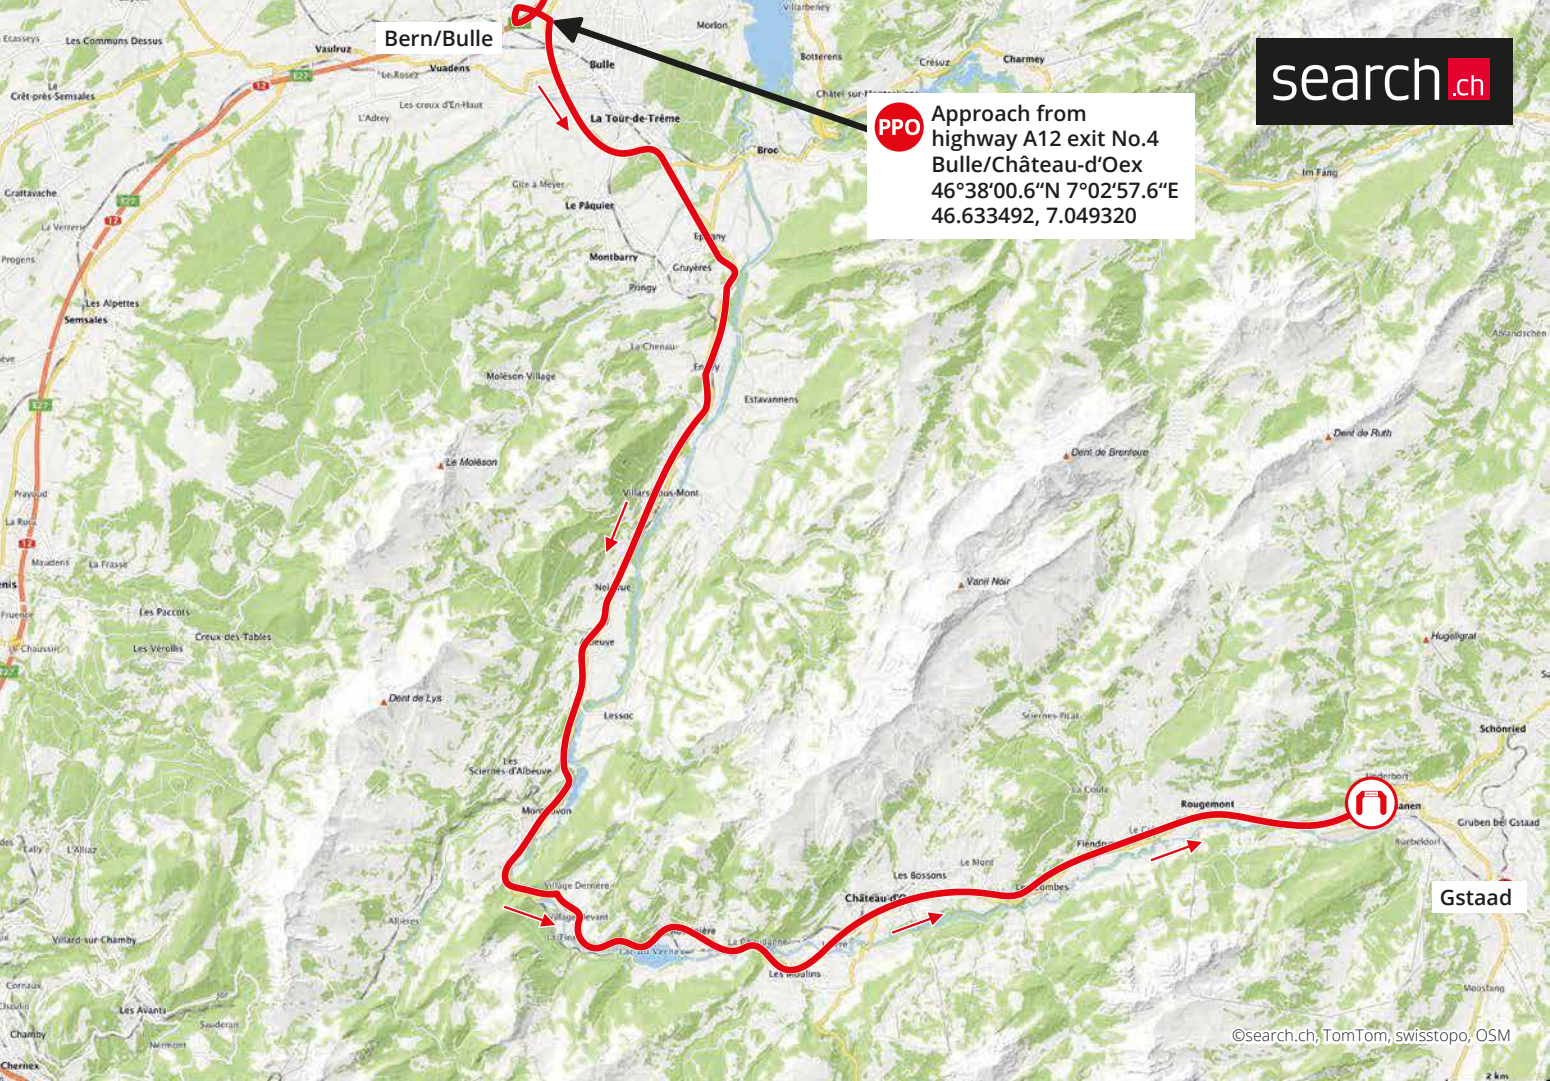

Bern/Bulle

Approach from
highway A12 exit No.4
Bulle/Château-d'Oex
46°38'00.6"N 7°02'57.6"E
46.633492, 7.049320

Gstaad