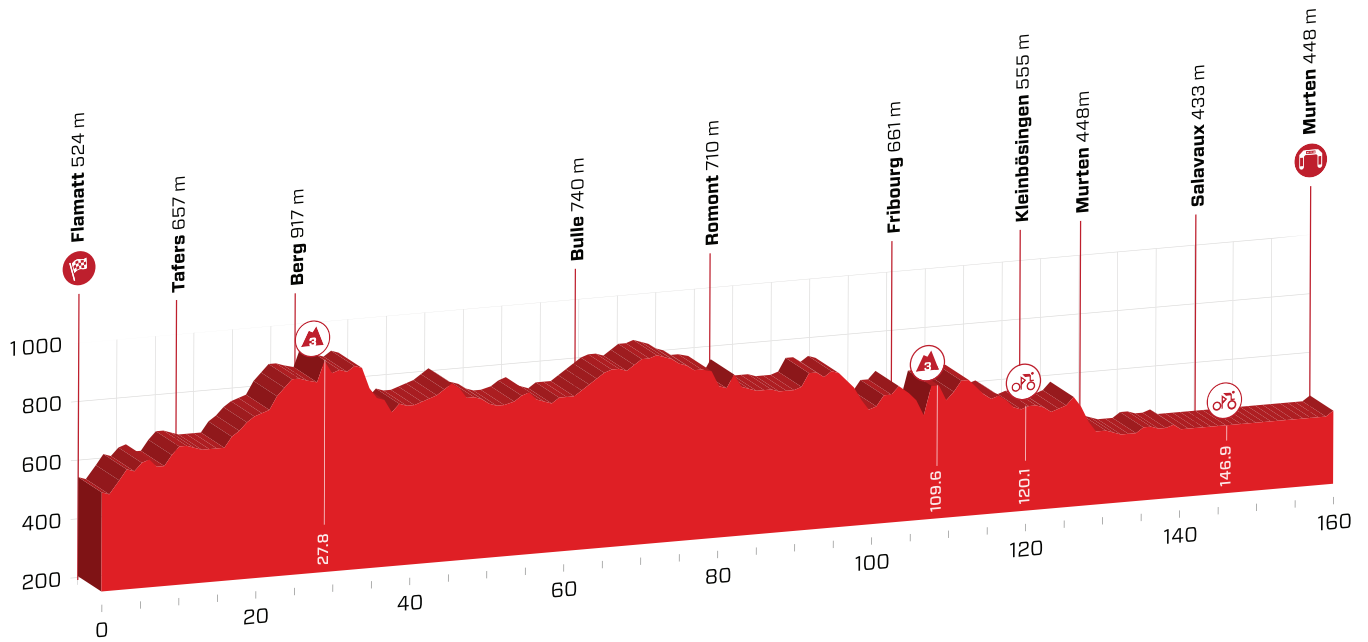

3rd stage

Flamatt - Murten, 162.3 km

Tour de Suisse 2019

Monday, 17th June 2019

Ascent ▲ 1525 m

Descent ▼ 1614 m

Total time 3 h 52 min

Average speed 42 km/h