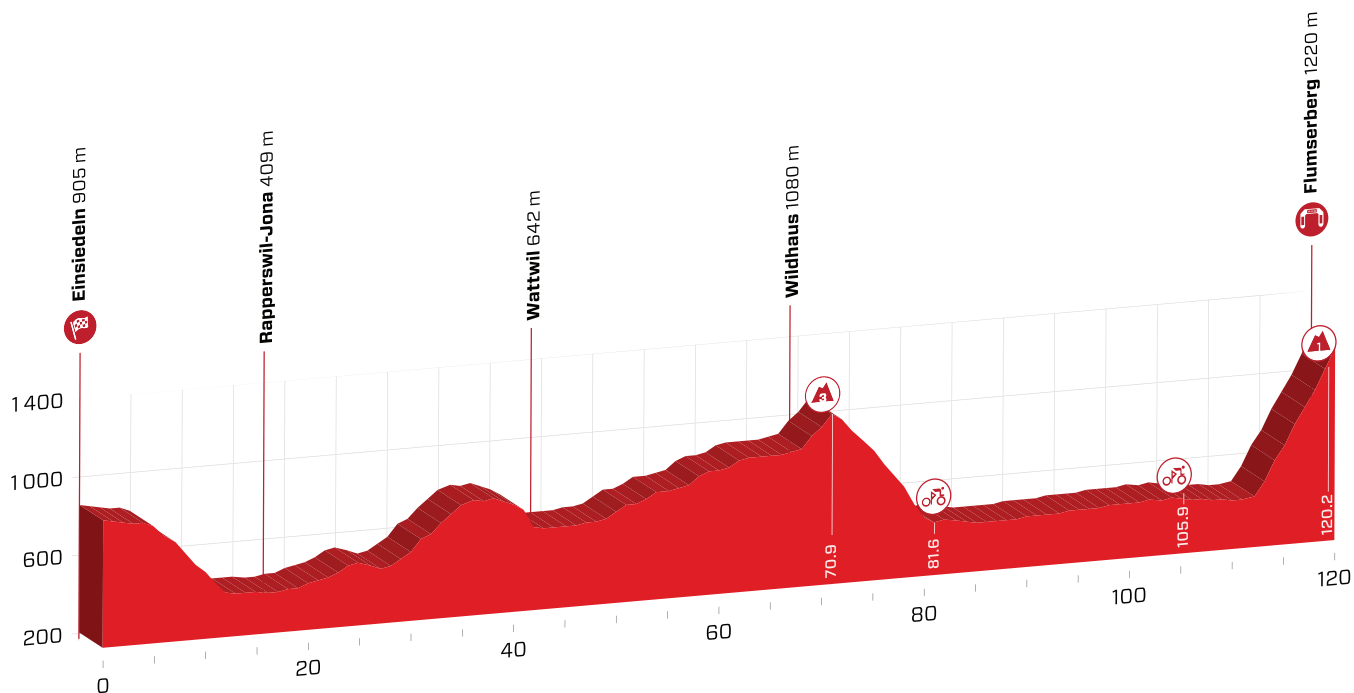

6th stage

Tour de Suisse 2019

Einsiedeln - Flumserberg, 120.2 km

Thursday, 20th June 2019

Ascent	▲ 1941 m	Total time	3 h
Descent	▼ 1627 m	Average speed	40 km/h

m ü. M.	km	km	Location	Adver- tising convo	Average speed km/h			
					38	40	42	
		1.5	Neutralisation Klosterplatz - Hauptstrasse - Zürichstrasse - Kantonsstrasse	13:15	14:15	14:15	14:15	
883	0.0	120.2	Kantonsstrasse	13:19	14:19	14:19	14:19	
858	1.6	118.6	Turn left, Kantonsstrasse	13:21	14:21	14:21	14:21	
833	4.1	116.1	Biberbrugg	13:24	14:24	14:24	14:24	
828	4.6	115.6	Roundabout 2 nd exit, Einsiedlerstrasse	Road Island	13:25	14:25	14:25	14:25
755	7.9	112.3	Schindellegi	13:28	14:29	14:28	14:28	
754	8.0	112.2	Roundabout right 2 nd exit, Pfäffikerstrasse	Road Island	13:29	14:29	14:29	14:28
665	9.4	110.8	Roundabout straight, Pfäffikerstrasse	Road Islands 5x	13:30	14:31	14:30	14:29
489	12.4	107.8	Crossing straight, Schindellegistrasse	Road Islands 3x	13:33	14:34	14:33	14:32
480	12.6	107.6	Pfäffikon	Road Islands 5x	13:33	14:34	14:33	14:32
412	14.0	106.2	Turn right, Churerstrasse	Road Island	13:35	14:35	14:35	14:34
414	14.3	105.9	Roundabout straight, Churerstrasse	Road Islands 2x	13:35	14:36	14:35	14:34
420	15.0	105.2	Roundabout straight, Churerstrasse		13:36	14:37	14:36	14:35
419	15.4	104.8	Turn right, Nr. 8 direction Rapperswil	Road Island	13:36	14:37	14:36	14:36
409	18.7	101.5	Rapperswil-Jona		13:41	14:42	14:41	14:40
⚠	404	19.2	Turn right, Neue Jonastrasse	Road Island 4x	13:42	14:43	14:42	14:40
	416	20.7	Roundabout left, Allmeindstrasse		13:44	14:45	14:44	14:42
⚠	416	20.8	Roundabout straight, Allmeindstrasse	Post in the middle of the street	13:44	14:45	14:44	14:43
	420	21.0	Roundabout straight, Allmeindstrasse		13:44	14:45	14:44	14:43
	425	21.2	Turn right, Tägernastrasse		13:44	14:46	14:44	14:43
	425	21.3	Turn left, Tägernastrasse	Road Island	13:45	14:46	14:45	14:43
	477	24.7	Emmerswil		13:50	14:51	14:50	14:48
	479	25.0	Turn right, Eschenbacherstrasse		13:50	14:52	14:50	14:49
	491	27.5	Eschenbach	Road Island	13:54	14:56	14:54	14:52