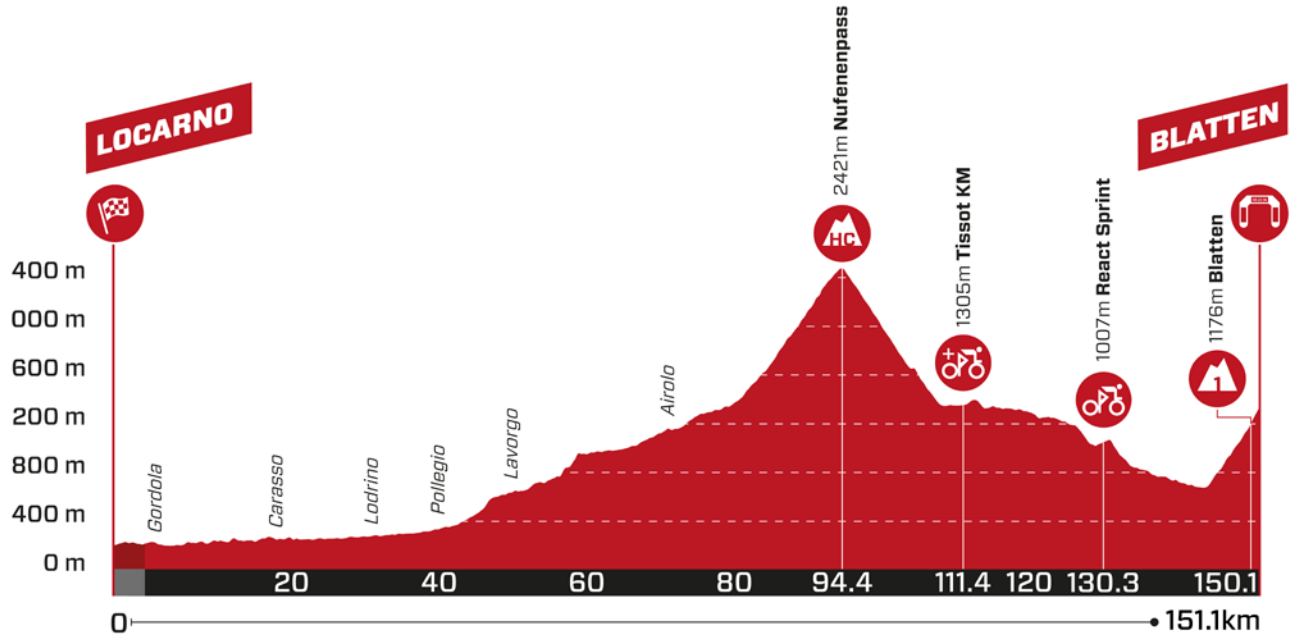

6th Stage

Locarno - Blatten, 151,4 km

Tour de Suisse 2024

Friday, 14th June 2024

Ascent	▲ 3575 m	Total time	3 h 52 min
Descent	▼ 2449 m	Average Speed	39 km/h

m ü. M.	km	km	Location	Advertising convoy	Average speed km/h			
					37	39	41	
		4.3	Largo Franco Zorzi - Viale Francesco Balli - Via Municipio - Via Gian Gaspare Nessi - Via Rinaldo Simmen - Via S. Gottardo	11:00	12:00	12:00	12:00	
203	0.0	151.4	Tenero	11:07	12:07	12:07	12:07	
203	0.4	151.0	Roundabout straight	Road island	11:07	12:07	12:07	12:07
216	0.9	150.5	Gordola	Road islands 10x	11:08	12:08	12:08	12:08
189	2.9	148.5	Riazzino	Road islands 5x	11:11	12:11	12:11	12:10
189	3.5	147.9	Roundabout left, Via San Gottardo	Road islands 6x	11:11	12:12	12:11	12:11
194	4.9	146.5	Gerva Piano	Road islands 3x	11:13	12:14	12:13	12:13
221	5.9	145.5	Gugnasco	Road islands 3x	11:15	12:15	12:15	12:14
224	7.5	143.9	Progero Gudo	Road islands 5x	11:17	12:17	12:17	12:16
219	10.9	140.5	Sementina	Road islands 7x	11:21	12:21	12:21	12:20
255	12.2	139.2	Monte Carasso	Road islands 5x	11:22	12:23	12:22	12:22
222	13.3	138.1	Turn left, El Stradun		11:24	12:25	12:24	12:23
233	14.3	137.1	Carasso	Road island	11:25	12:26	12:25	12:24
229	14.8	136.6	Roundabout straight, Via Galbisio	Road island	11:26	12:27	12:26	12:25
242	16.0	135.4	Galbisio		11:27	12:28	12:27	12:26
260	17.1	134.3	Gorduno		11:29	12:30	12:29	12:28
255	17.3	134.1	Turn left, Via Cantonale	Road islands 2x	11:29	12:30	12:29	12:28
263	19.4	132.0	Gnosca	Road island	11:31	12:33	12:31	12:30
250	23.5	127.9	Preonzo	Road islands 2x	11:36	12:38	12:36	12:35
255	25.6	125.8	Prosito	Road islands 3x	11:39	12:41	12:39	12:38
268	28.4	123.0	Lodrino		11:43	12:45	12:43	12:41